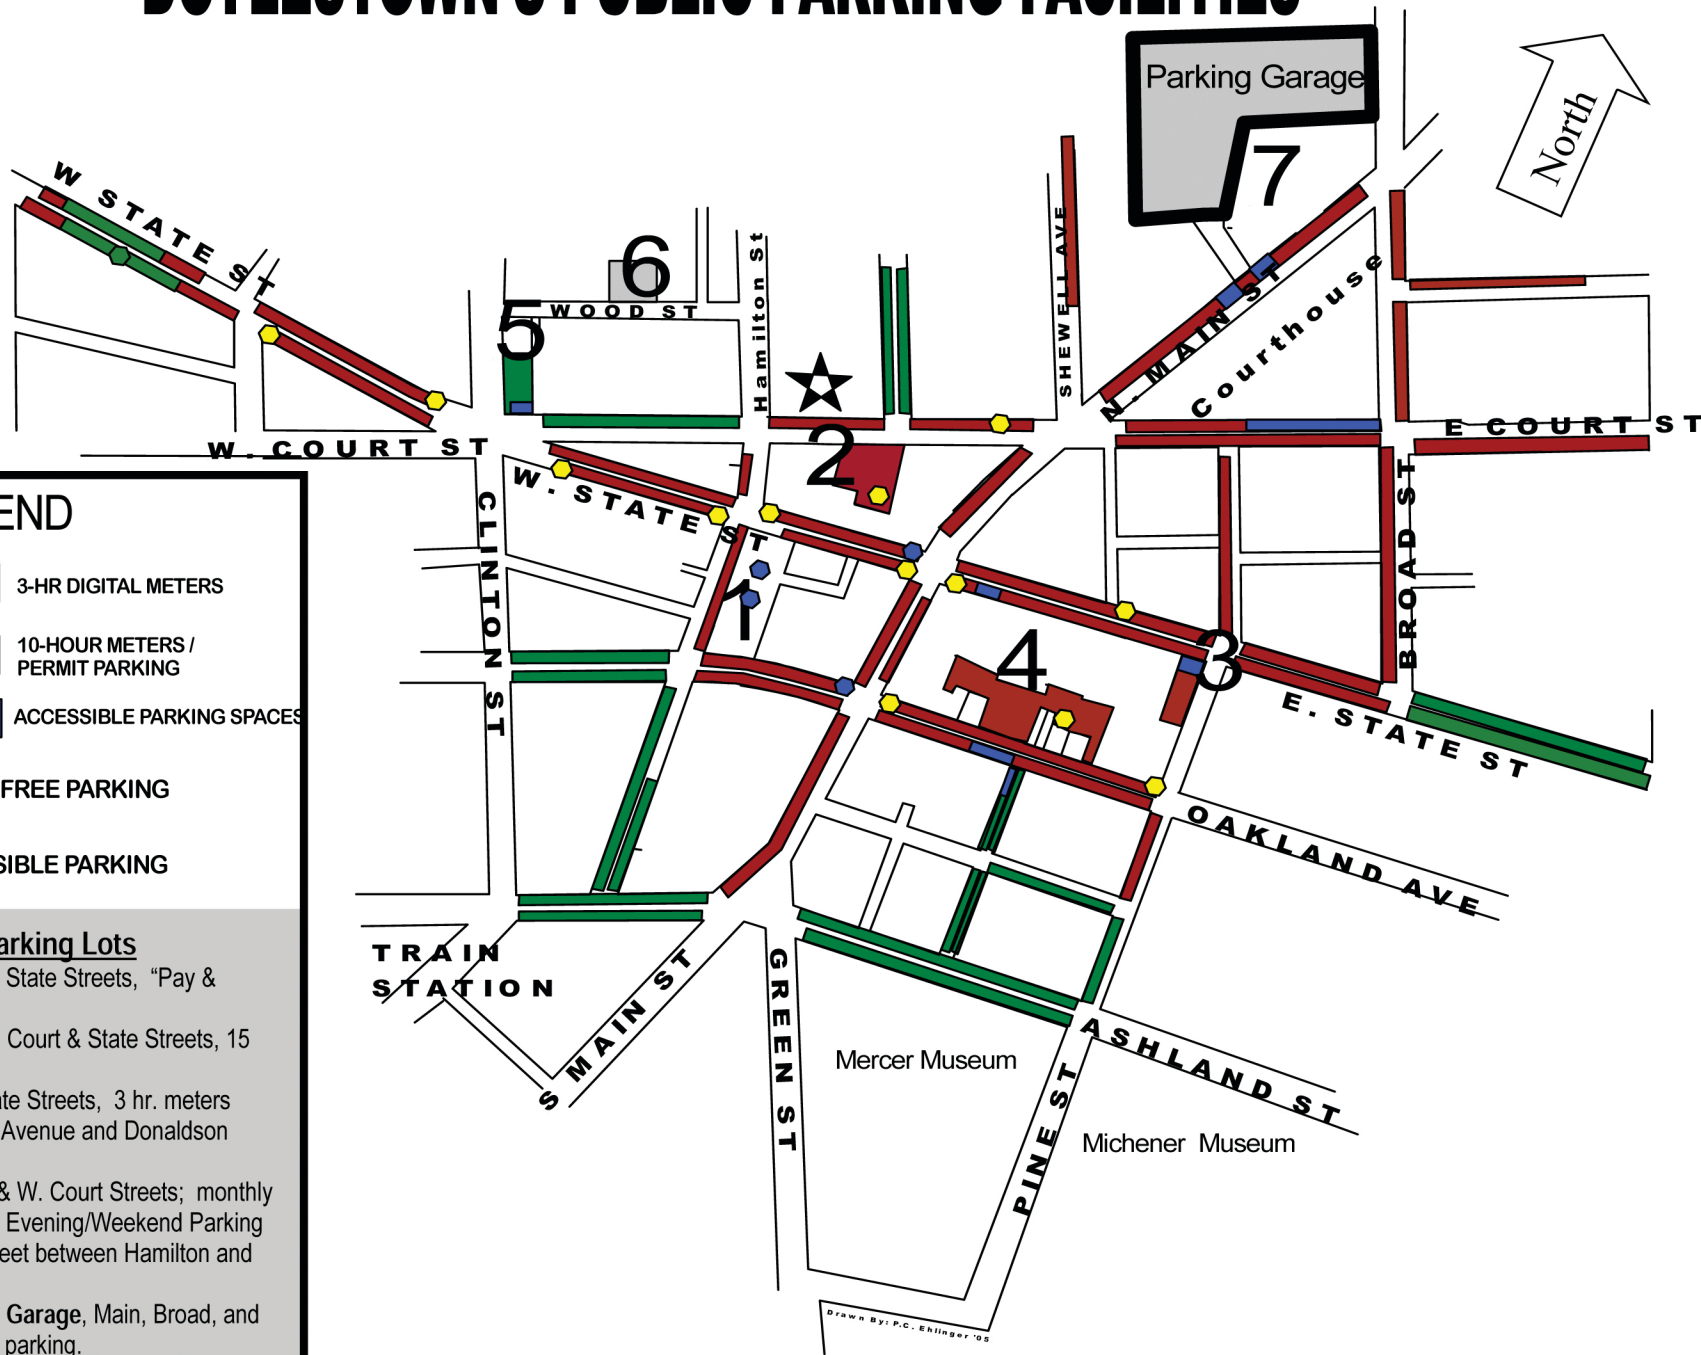

DOYLESTOWN'S PUBLIC PARKING FACILITIES

LEGEND

-  3-HR DIGITAL METERS
-  10-HOUR METERS / PERMIT PARKING
-  ACCESSIBLE PARKING SPACES
-  15 MIN. FREE PARKING
-  ACCESSIBLE PARKING

Public Parking Lots

1. Plaza West, Hamilton & State Streets, "Pay & Display" system
2. Dommel Way, Between Court & State Streets, 15 min. & 3 hr. parking
3. Pine Street, Pine & State Streets, 3 hr. meters
4. Plaza East, E. Oakland Avenue and Donaldson Street, 3 hr. meters.
5. Clinton Street, Clinton & W. Court Streets; monthly rentals, 10 hr. meters, Free Evening/Weekend Parking
6. Wood Street, Wood Street between Hamilton and Clinton; monthly rentals.
7. Bucks County Parking Garage, Main, Broad, and Union Streets, 24 hour free parking.

Drawn By: P.C. Ehringer '05